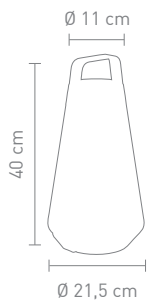

10 Watt, LED, 2700K&3000K&4000K&RGB, 425lm

78390
outdoorstehleuchte, schwarz
outdoor floor lamp, black

78391
outdoorstehleuchte, weiß
outdoor floor lamp, white

78392
outdoorstehleuchte, anthrazit
outdoor floor lamp, anthracite