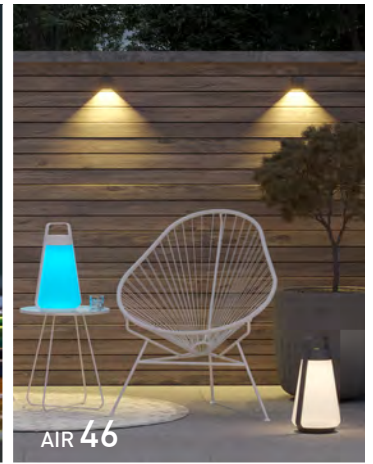

TOP 4

OUTDOOR
4-55

TROLL 28

AIR 46

SVAMP 56

DROP 66

BLING 95

LIGHT WEIGHT 134