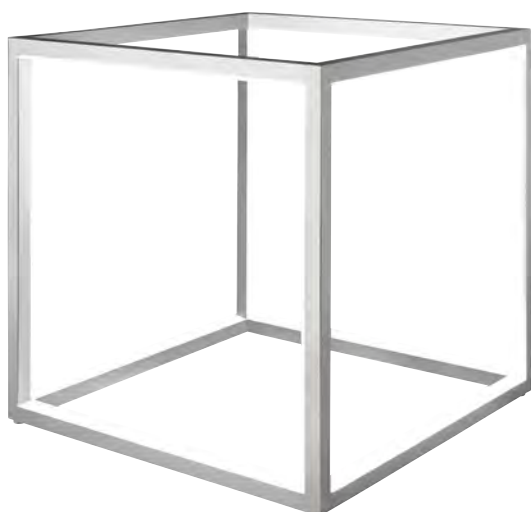

Design: Sompex

DELUX

78702
tischleuchte aluminium
schwarz, silikon
table lamp aluminum black,
silicone

10 Watt, LED, 3000K, 900lm

4 029599 086079

78937
tischleuchte aluminium, silikon
table lamp aluminum, silicone

10 Watt, LED, 3000K, 900lm

4 029599 074311

78701
tischleuchte aluminium
schwarz, silikon
table lamp aluminum black,
silicone

7 Watt, LED, 3000K, 630lm

4 029599 086062

78936
tischleuchte aluminium, silikon
table lamp aluminum, silicone

7 Watt, LED, 3000K, 630lm

4 029599 074304

78700
tischleuchte aluminium
schwarz, silikon
table lamp aluminum black,
silicone

3,6 Watt, LED, 3000K, 324lm

4 029599 086055

78935
tischleuchte aluminium, silikon
table lamp aluminum, silicone

3,6 Watt, LED, 3000K, 324lm

4 029599 074298