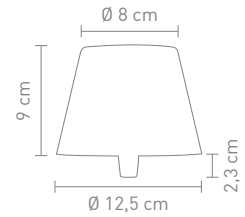

TOP

outdoorleuchte, kunststoff, akkubetrieben,
gesamtleuchtzeit min. 9 std.
outdoor lamp, plastic, rechargeable,
run time min. 9 hrs.

1,5 Watt, LED, 2700K&3000K, 130lm

78371
outdoorleuchte, weiß
outdoor lamp, white

78370
outdoorleuchte, schwarz
outdoor lamp, black

78374
outdoorleuchte, bordeaux
outdoor lamp, bordeaux

78376
outdoorleuchte, gelb
outdoor lamp, yellow