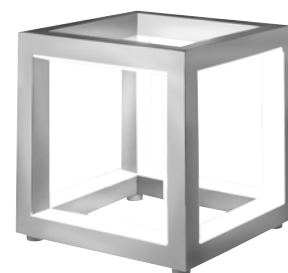

Design: Sompex

DELUX

78702
tischleuchte aluminium
schwarz, silikon
table lamp aluminum black,
silicone

10 Watt, LED, 3000K, 900lm

4 029599 086079

78937
tischleuchte aluminium, silikon
table lamp aluminum, silicone

10 Watt, LED, 3000K, 900lm

4 029599 074311

78701
tischleuchte aluminium
schwarz, silikon
table lamp aluminum black,
silicone

7 Watt, LED, 3000K, 630lm

4 029599 086062

78936
tischleuchte aluminium, silikon
table lamp aluminum, silicone

7 Watt, LED, 3000K, 630lm

4 029599 074304

78700
tischleuchte aluminium
schwarz, silikon
table lamp aluminum black,
silicone

3,6 Watt, LED, 3000K, 324lm

4 029599 086055

78935
tischleuchte aluminium, silikon
table lamp aluminum, silicone

3,6 Watt, LED, 3000K, 324lm

4 029599 074298