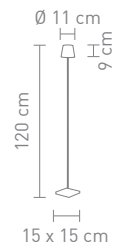

TROLL 2.0

outdoorstehleuchte aluminium,
akkubetrieben, gesamtleuchtzeit max. 24 std.,
mit ladestation
outdoor floor lamp aluminium,
rechargeable, run time max. 24 hrs.,
with charging base

2,2 Watt, LED, 2700K&3000K, 188lm

78273
outdoorstehleuchte rost
outdoor floor lamp rust

78277
outdoorstehleuchte pink
outdoor floor lamp pink

78272
outdoorstehleuchte gelb
outdoor floor lamp yellow

78276
outdoorstehleuchte orange
outdoor floor lamp orange

78281
outdoorstehleuchte rot
outdoor floor lamp red