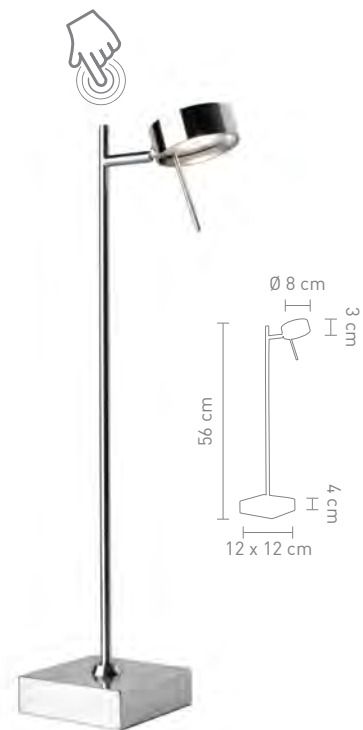

88424
tischleuchte metall chrom-matt
table lamp metal chrome-matt

5 Watt, LED, 3000K, 420lm