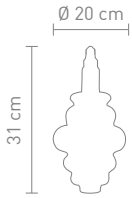

LED NEST GOLD

6126401
leuchtmittel gold
bulb gold

6 Watt, LED, 2000K, 290lm, E27

LED NEST TITAN

6126501
leuchtmittel titan
bulb titanium

6 Watt, LED, 2200K, 150lm, E27