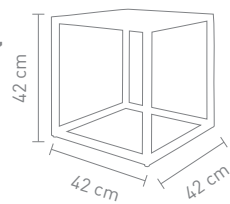

12 Watt, LED, 3000K, 1080lm

4 029599 079453

Design: Sompex

DELUX

78703
stehleuchte aluminium schwarz,
silikon, glas gefrostet
floor lamp aluminum black,
silicone, glass frosted

12 Watt, LED, 3000K, 1080lm

78704
stehleuchte aluminium schwarz,
silikon, glas gefrostet
floor lamp aluminum black,
silicone, glass frosted