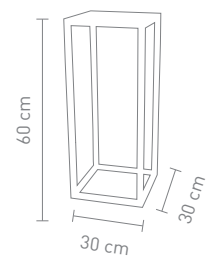

78704
stehleuchte aluminium schwarz,
silikon, glas gefrostet
floor lamp aluminum black,
silicone, glass frosted

12 Watt, LED, 3000K, 1080lm