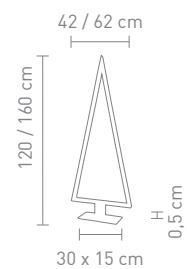

PINE OUTDOOR

72162
outdoorleuchte metall grau
outdoor lamp metal grey

21,8 Watt, LED, 3000K, 1941lm

72161
outdoorleuchte metall grau
outdoor lamp metal grey

16,6 Watt, LED, 3000K, 1367lm