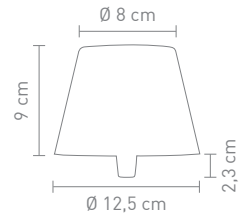

MIT
SILIKON-
STOPFEN
WITH SILICONE
PLUG

TOP

outdoorleuchte, kunststoff, akkubetrieben,
gesamtleuchtzeit min. 9 std.
outdoor lamp, plastic, rechargeable,
run time min. 9 hrs.

1,5 Watt, LED, 2700K&3000K, 130lm

78372
outdoorleuchte, blau
outdoor lamp, blue

4 029599 107842

78373
outdoorleuchte, olivgrün
outdoor lamp, olive green

4 029599 107859

78375
outdoorleuchte, orange
outdoor lamp, orange

4 029599 107873

78377
outdoorleuchte, grün
outdoor lamp, green

4 029599 107897