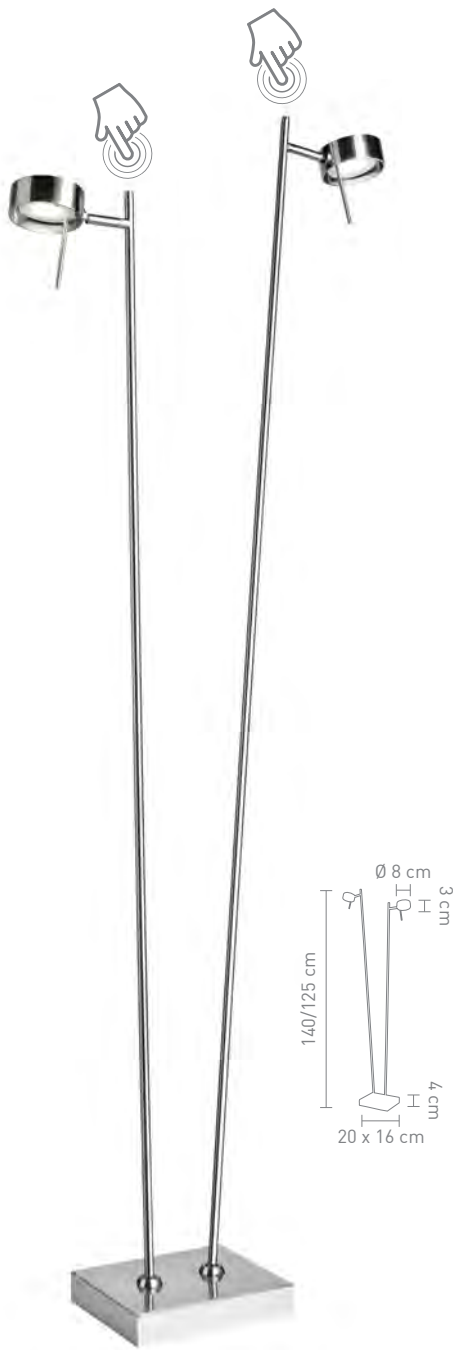

15 x 1 Watt, LED, 2800K, 1245lm

Design: Sompex

GERSTENBERG
FRÉDÉRIC DU BOIS
GIN & TONIC
ISABE

BLING

88425
stehleuchte metall chrom-matt
floor lamp metal chrome-matt

5 Watt, LED, 3000K, 420lm

88426
stehleuchte metall chrom-matt
floor lamp metal chrome-matt

Two black floor lamps with adjustable heads. Each lamp has a long, thin black pole and a circular lamp head that can be rotated. The lamps are placed on a black square base. The lamp on the right is taller than the one on the left.