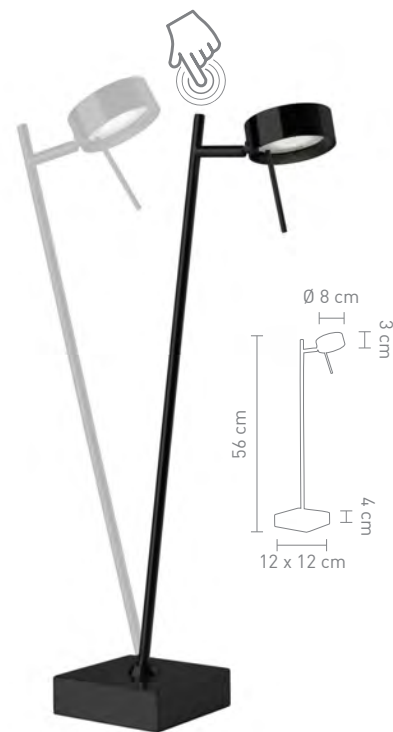

87434
tischleuchte metall schwarz
table lamp metal black

5 Watt, LED, 3000K, 420lm