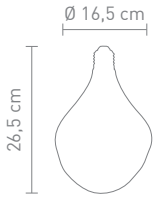

LED DROP GOLD

6126001
leuchtmittel gold
bulb gold

5 Watt, LED, 2000K, 260lm, E27

LED DROP TITAN

6126101
leuchtmittel titan
bulb titanium

5 Watt, LED, 2200K, 120lm, E27