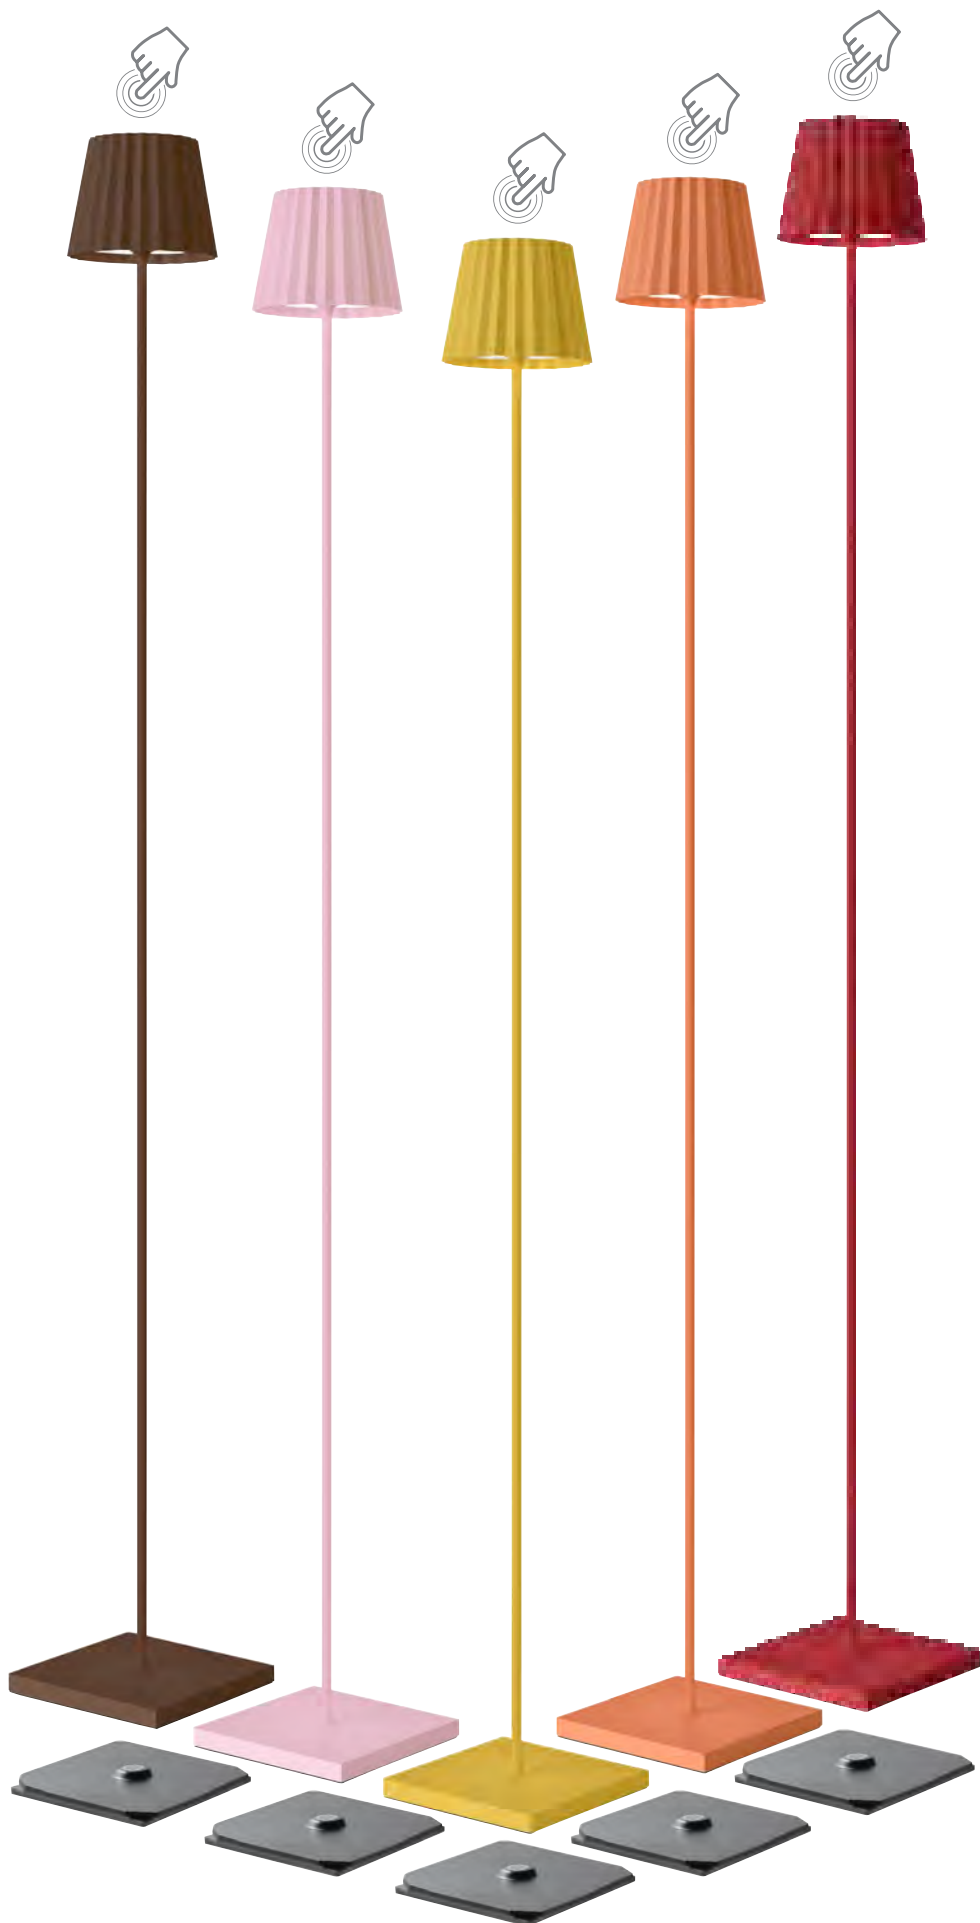

TROLL 2.0

outdoorstehleuchte aluminium,
akkubetrieben, gesamtleuchtzeit max. 24 std.,
mit ladestation
outdoor floor lamp aluminium,
rechargeable, run time max. 24 hrs.,
with charging base

2,2 Watt, LED, 2700K&3000K, 188lm

78273
outdoorstehleuchte rost
outdoor floor lamp rust

78277
outdoorstehleuchte pink
outdoor floor lamp pink

78272
outdoorstehleuchte gelb
outdoor floor lamp yellow

78276
outdoorstehleuchte orange
outdoor floor lamp orange

78281
outdoorstehleuchte rot
outdoor floor lamp red