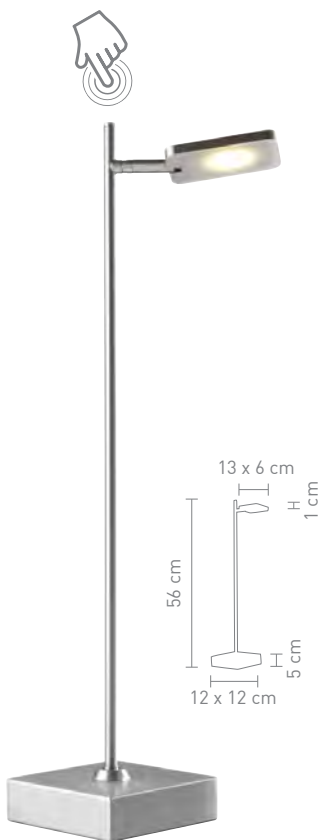

Two black floor lamps with adjustable heads. Each lamp has a long, thin black pole and a circular lamp head that can be rotated. The lamps are placed on a black square base. The lamp on the right is taller than the one on the left.

87436
stehleuchte metall schwarz
floor lamp metal black

2 x 5 Watt, LED, 3000K, 840lm

87434
tischleuchte metall schwarz
table lamp metal black

5 Watt, LED, 3000K, 420lm

QUAD

88434
tischleuchte metall satin
table lamp metal satin