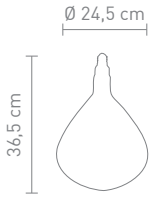

LED TEAR GOLD

6126201
leuchtmittel gold
bulb gold

8 Watt, LED, 2000K, 600lm, E27

4 028085 612624

LED TEAR TITAN

6126301
leuchtmittel titan
bulb titanium

8 Watt, LED, 2200K, 300lm, E27

4 028085 612631