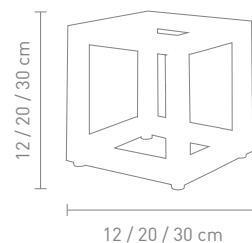

Design: Sompex

DELUX

78702
tischleuchte aluminium
schwarz, silikon
table lamp aluminum black,
silicone

10 Watt, LED, 3000K, 900lm

4 029599 086079

78937
tischleuchte aluminium, silikon
table lamp aluminum, silicone

10 Watt, LED, 3000K, 900lm

4 029599 074311

78701
tischleuchte aluminium
schwarz, silikon
table lamp aluminum black,
silicone

7 Watt, LED, 3000K, 630lm

4 029599 086062

78936
tischleuchte aluminium, silikon
table lamp aluminum, silicone

7 Watt, LED, 3000K, 630lm

4 029599 074304

78700
tischleuchte aluminium
schwarz, silikon
table lamp aluminum black,
silicone

3,6 Watt, LED, 3000K, 324lm

4 029599 086055

78935
tischleuchte aluminium, silikon
table lamp aluminum, silicone

3,6 Watt, LED, 3000K, 324lm

4 029599 074298